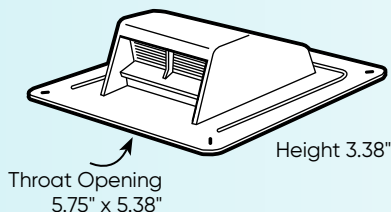

Throat Opening
5.75" x 5.38"

Height 3.38"

Bathroom Exhaust Vent w/ Flapper Only
3.38" Height (4/carton)

Color	Part Number	Color	Part Number
Black	6008BL	Gray	6008G
Brown	6008BR	Weatherwood	6008WW