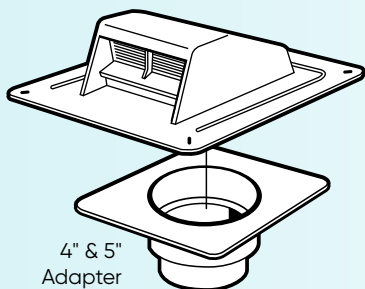

## Illustrations

Width  
10.96" x 12.94"

**Bathroom Exhaust Vent w/ Flapper & Attached Collar**  
10.96" x 12.94" x 6.5" (6/carton)

Color	Part Number	Color	Part Number
Black	6011BL	Gray	6011G
Brown	6011BR	Weatherwood	6011WW