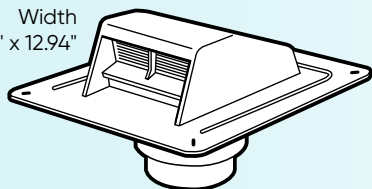

## Illustrations

Width  
10.96" x 12.94"

**Bathroom Exhaust Vent w/ Flapper & Attached Collar**  
10.96" x 12.94" x 6.5" (6/carton)

Color	Part Number	Color	Part Number
Black	6011BL	Gray	6011G
Brown	6011BR	Weatherwood	6011WW