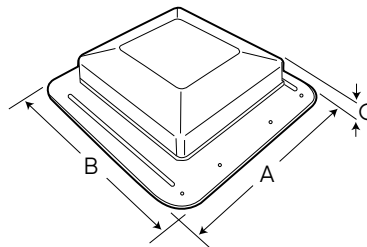

Shedlight Vented Skylight 50 sq. in. (6/ctn)

Part Number	A	B	C
5950C	18"	17"	4-1/2"

Shedlight Vented Skylight 75 Sq. In. (5/ctn)

Part Number	A	B	C
5975C	20-1/2"	19-1/2"	5"

Features and Benefits:

- Translucent skylight vent for storage sheds, garages and barns
- Available in 50 & 75 sq. in. sizes
- Lets in natural light
- Ventilates hot air and fumes
- Wide flange for ease of installation
- Molded screen to deter bird nesting, insects or pests