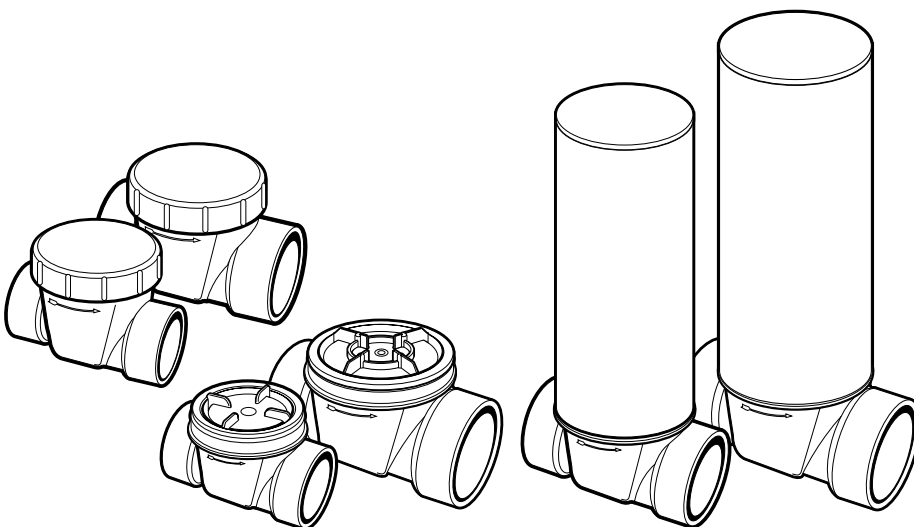

## ABS Backwater Valves

IPEX has modified the product offering of ABS Backwater Valves (BWV's) with a few minor design enhancements. These include a different sealing mechanism for the flapper disk and some external dimensional changes.

Description (inches)	Product Code
1-1/2 BWV	017009
2 BWV	017010
3 BWV	017011
3 BWV (with chimney)	017014
4 BWV	017012
4 BWV (with chimney)	017013

The Canadian price list has been modified to reflect these new part numbers. For existing IPEX ABS BWV's still in service, IPEX will continue to offer replacement parts (flapper disks, caps, and chimneys) as required.

### Features and Benefits:

- Lightweight, corrosion resistant, and easy to install
- Arrows clearly indicate the flow direction
- Access chimneys and plugs are available to facilitate installation under floor slabs