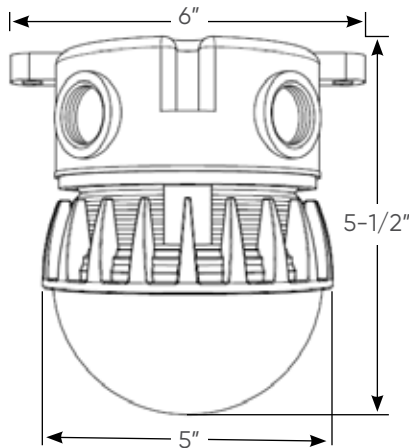

Sceptalight™ LED Heavy Duty Light Fixture

LVPF-LED-HAZ | 277121

Sceptalight LED Heavy Duty Light Fixtures provide exceptional lighting for wet, corrosive and hazardous environments. They can be used in a variety of commercial and industrial applications where durability and water tightness are required. Sceptalight LEDs have been built from durable materials and tested and certified to the latest luminaire and retrofit standards. Sceptalight LEDs provide over 1575 lumens of light output using only 15W of electricity and are dimmable down to 5%.

APPLICATION / USE

Sceptalight LEDs are intended for use with non-metallic conduit systems (PVC), designed for use in specific harsh industrial environments involving flammable or explosive gases, vapours or dusts. LVPF-LED-HAZ fixture is CSA listed to UL 844, Class I, Div 2 Groups A, B, C, & D and Class II, Div 2 Groups F & G.

Lumen Output	1575 lm
Input Voltage	120 VAC
Frequency	60 Hz
Nominal Power	15 W
Color Temperature	5000 K
CRI	> 80
Power Factor	> 0.98
Total Harmonic Distortion	< 10.5%
Operating Temperature	-40°C to 40°C
Dimmability Range	Down to 5%
Rated Life	> 50,000 Hours
* Warranty	5 Years

MATERIAL

Silicon Gasket, Aluminum (Heat Sink),
Globe (Polycarbonate),
Base (Glass filled Polyester)

STANDARDS

CSA 22.2 250.0, 137
UL 1598, UL 1598C, UL 844

FLAMMABILITY RATING

5VA

ENVIRONMENT RATING

NEMA 4X / IP66
Class I, Div 2 Groups A, B, C & D and
Class II, Div 2 Groups F & G

PACKAGING

Carton Quantity: 6
Carton Weight: 5 kg/11 lbs