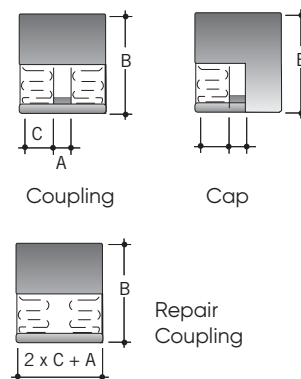

90° Sweep Socket x Socket

	Cat. No.	Size (in)	E (in)
	L171	1-1/2	2-3/4
NEW	L172	2	3-1/4
	L173	3	4-1/8
	L174	4	5-1/4
	L176	6	7

Reducing Tee Socket

	Cat. No.	Size (in)	A (in)	B (in)	C (in)	D (in)
NEW	L2021	2 x 2 x 1-1/2	2-3/16	1-15/16	1-3/16	3-1/8
	L2031	3 x 3 x 1-1/2	5-15/16	3-1/8	1-3/4	4-7/8
	L2032	3 x 3 x 2	4-11/16	3-1/8	1-3/4	4-7/8
	L2042	4 x 4 x 2	3-1/4	2-1/4	1-1/8	3-1/4
	L2043	4 x 4 x 3	6-1/2	4	2	6

Coupling & Fabricated Cap Socket

	Coupling Cat. No.	Cap Cat. No.	Repair Coupling Cat. No.	Size (in)	A (in)	B (in)	C (in)	Cap
	L161	-	L161R	1-1/2	1/4	2-3/8	1	-
NEW	L162 / L162B	-	L162R	2	5/16	2-7/8	1-1/4	-
	L163 / L163B	L643	L163R	3	1/2	4	1-3/8	1/2
	L164 / L164B	L644	L164R	4	1/2	5-1/16	1-1/2	1/2
	L166 / L166B	L646	L166R	6	1/2	7-3/16	2	2-1/2

Suffix 'B' indicates Black Non-Flame Retardant PP
'B' is the fitting OD dimension
'C' is the socket depth

For more than 30 years, IPEX has been supplying industrial, commercial, school and hospital laboratories throughout North America with high-quality, easy-to-install acid waste systems designed to handle a wide variety of chemicals and pH levels.