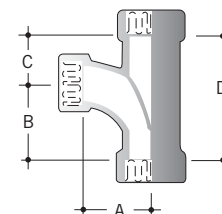

In the process of updating the molds, the dimensions of these fittings have changed slightly and are outlined in the chart below. If you require updated CAD drawings for these Enfield fittings, please contact your regional Applications Engineer. The dimension in our Volume III: Acid Waste Piping Systems Technical Manual have been updated to reflect these changes.

90° Sweep Socket x Socket

	Cat. No.	Size (in)	E (in)
	L171	1-1/2	2-3/4
NEW	L172	2	3-1/4
	L173	3	4-1/8
	L174	4	5-1/4
	L176	6	7

Reducing Tee Socket

	Cat. No.	Size (in)	A (in)	B (in)	C (in)	D (in)
NEW	L2021	2 x 2 x 1-1/2	2-3/16	1-15/16	1-3/16	3-1/8
	L2031	3 x 3 x 1-1/2	5-15/16	3-1/8	1-3/4	4-7/8
	L2032	3 x 3 x 2	4-11/16	3-1/8	1-3/4	4-7/8
	L2042	4 x 4 x 2	3-1/4	2-1/4	1-1/8	3-1/4
	L2043	4 x 4 x 3	6-1/2	4	2	6

Coupling & Fabricated Cap Socket

	Coupling Cat. No.	Cap Cat. No.	Repair Coupling Cat. No.	Size (in)	A (in)	B (in)	C (in)	Cap
	L161	-	L161R	1-1/2	1/4	2-3/8	1	-
NEW	L162 / L162B	-	L162R	2	5/16	2-7/8	1-1/4	-
	L163 / L163B	L643	L163R	3	1/2	4	1-3/8	1/2
	L164 / L164B	L644	L164R	4	1/2	5-1/16	1-1/2	1/2
	L166 / L166B	L646	L166R	6	1/2	7-3/16	2	2-1/2

Suffix 'B' indicates Black Non-Flame Retardant PP
'B' is the fitting OD dimension
'C' is the socket depth

For more than 30 years, IPEX has been supplying industrial, commercial, school and hospital laboratories throughout North America with high-quality, easy-to-install acid waste systems designed to handle a wide variety of chemicals and pH levels.