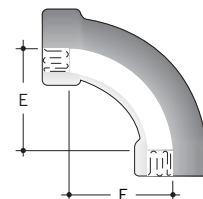

New Enfield™ Electrofusion Acid Waste Fitting Dimensions

TOLL FREE: (866) 473-9462
ipexna.com

INDUSTRIAL PIPING SYSTEMS

IPEX is pleased to announce the update of three Enfield™ Electrofusion Acid Waste fittings. The updated fittings will feature deeper sockets as well as clamp positioning guides to assist in ease of installation.

90° Sweep Socket x Socket

	Cat. No.	Size (in)	E (in)
	L171	1-1/2	2-3/4
NEW	L172	2	3-1/4
	L173	3	4-1/8
	L174	4	5-1/4
	L176	6	7

Reducing Tee Socket

	Cat. No.	Size (in)	A (in)	B (in)	C (in)	D (in)
NEW	L2021	2 x 2 x 1-1/2	2-3/16	1-15/16	1-3/16	3-1/8
	L2031	3 x 3 x 1-1/2	5-15/16	3-1/8	1-3/4	4-7/8
	L2032	3 x 3 x 2	4-11/16	3-1/8	1-3/4	4-7/8
	L2042	4 x 4 x 2	3-1/4	2-1/4	1-1/8	3-1/4
	L2043	4 x 4 x 3	6-1/2	4	2	6

Suffix 'B' indicates Black Non-Flame Retardant PP
'B' is the fitting OD dimension
'C' is the socket depth

For more than 30 years, IPEX has been supplying industrial, commercial, school and hospital laboratories throughout North America with high-quality, easy-to-install acid waste systems designed to handle a wide variety of chemicals and pH levels.