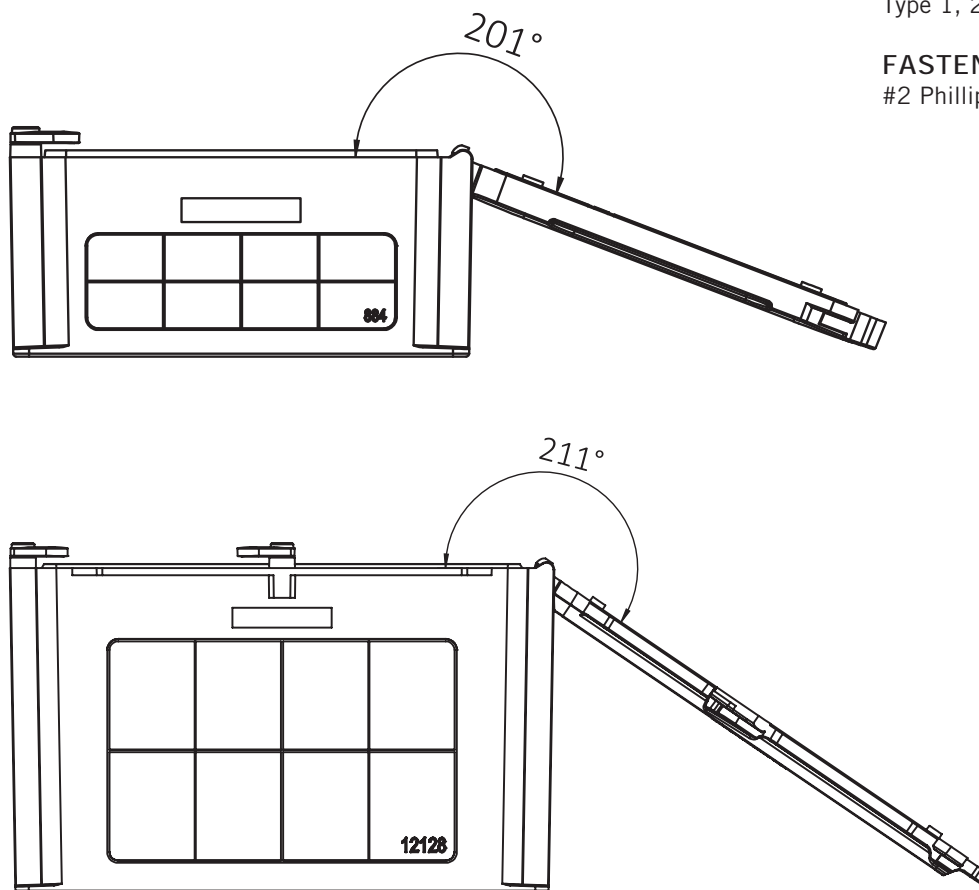

APPLICATION / USE

JBXH junction boxes are designed and approved for use in indoor/outdoor, industrial, MRO and OEM applications for the accessibility and installation of wire and cable in continuous lengths and to enclose joints and splices. JBXH hinged cover junction boxes can also be used to enclose electrical equipment in non-hazardous locations. The use of a hinged cover box allows for easy access to installed components and protects the contents from the environment.

OPERATING TEMPERATURE

-40°C to 50°C

NEMA

Type 1, 2, 3R, 4, 4X, 12, 13

FASTENER TOOL

#2 Phillips screwdriver

Scepter JBox w Hinged Cover 8" to 16"

Size inches	Part Number	Product Code	L1	W1	L2	W2	H1	H2	M1	M2	G1	G2	N1	N2	P1	P2	D	K	Vol.
			inches																
8x8x4	JBXH884	277100	9.58	9.58	7.86	9.20	4.90	4.52	8.90	8.90	6.47	1.97	8.25	6.26	3.94	3.13	0.59	0.28	293.19
8x8x7	JBXH887	277101	9.47	9.47	7.86	9.20	7.90	7.52	8.90	8.90	6.22	4.65	8.25	6.26	3.94	3.13	0.75	0.28	506.97
12x10x6	JBXH12106	277102	11.51	12.17	9.67	11.67	6.90	6.46	10.80	10.80	8.03	3.78	10.25	8.26	3.94	2.16	0.67	0.28	682.15
12x12x4	JBXH12124	277103	13.58	12.24	11.74	11.74	4.90	4.46	12.90	12.90	9.28	2.03	10.26	10.25	3.94	3.13	0.56	0.28	548.26
12x12x6	JBXH12126	277104	13.58	12.24	11.74	11.74	6.90	6.46	12.90	12.90	9.03	3.78	10.26	10.25	3.94	3.13	0.67	0.28	822.21
12x12x8	JBXH12128	277105	13.58	12.24	11.74	11.74	8.90	8.46	12.90	12.90	8.81	5.64	10.26	10.25	3.94	3.13	0.76	0.28	1092.9
14x14x8	JBXH14148	277106	15.72	14.39	13.80	13.80	9.10	8.46	15.10	15.10	11.05	5.69	12.25	10.26	3.94	3.16	0.83	0.33	1535.0
14x14x10	JBXH141410	277107	15.72	14.39	13.80	13.80	11.10	10.52	15.10	15.10	11.05	7.55	12.25	10.26	3.94	3.16	0.83	0.33	1916.0
16x16x10	JBXH161610	277108	17.64	16.3	15.71	15.71	11.1	10.52	17	17	12.55	7.55	14.25	12.26	4.71	4.09	0.83	0.33	2520.0