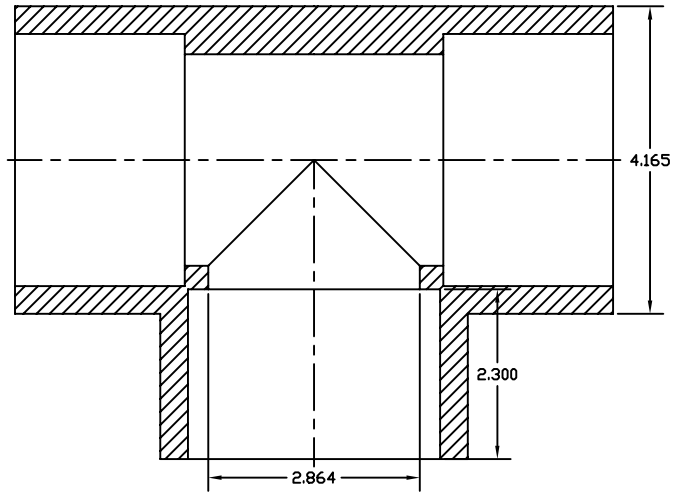

NAME	BlazeMaster™ 3.000" TEE
		PART #	048492
CANADA	TEL: (800) 758-8182	UNIT/SCALE	BOX/PDF NTS
	FAX: (800) 375-8182		MATERIAL CPVC
U.S.	TEL: (800) 468-8029	EPFILE	DATE 02APR2007
	FAX: (800) 426-1289	EMAIL	marketing@ipexinc.com
		WWW	www.ipexinc.com
THE INFORMATION CONTAINED HEREIN IS THE PROPERTY OF IPEX INC. AND IS TO BE USED ONLY FOR THE PURCHASE OF IPEX PRODUCTS. ANY UNAUTHORIZED USE, REPRODUCTION OR REPRODUCTION IS STRICTLY PROHIBITED.