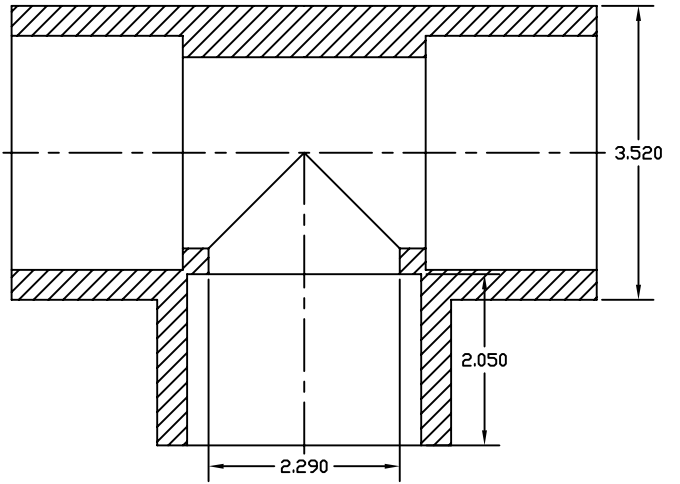

	NAME BlazeMaster™ 2.000" TEE	
	PART # 048490	SCALE PDF NTS
CANADA TEL: (800) 478-8182 FAX: (505) 870-8280	UNIVERSAL #	MATERIAL CPVC
U.S. TEL: (800) 483-8572 FAX: (505) 403-1254	E-FILE marketing@ipexinc.com	DATE 02APR2007
www.ipexinc.com		
<small>THE INFORMATION CONTAINED WITHIN THIS DRAWING IS PROPRIETARY AND THE PROPERTY OF IPEX INC. ANY UNAUTHORIZED USE, MANUFACTURE OR REPRODUCTION IN WHOLE OR IN PART IS STRICTLY PROHIBITED.</small>		