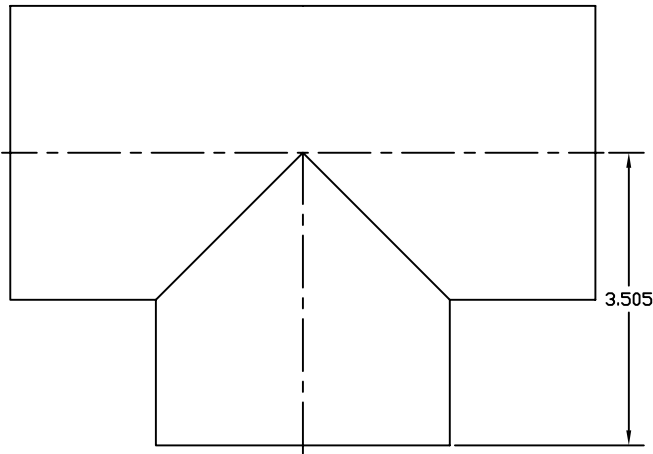

NAME		BlazeMaster™
	PART #		2.500" TEE
	UNIVERSAL #	048491	SCALE
	MATERIAL #		PDF NTS
CANADA	TEL: (505) 475-8844	DATE	CPVC
	FAX: (505) 475-2286	02APR2007	
U.S.	TEL: (800) 485-9692	E-FILE	marketing@ipexinc.com
	FAX: (800) 403-3261	www.ipexinc.com	
THE INFORMATION CONTAINED WITHIN THIS DRAWING IS PROPRIETARY AND THE PROPERTY OF IPEX INC. ANY UNAUTHORIZED USE, MANUFACTURE OR REPRODUCTION IN WHOLE OR IN PART IS STRICTLY PROHIBITED.