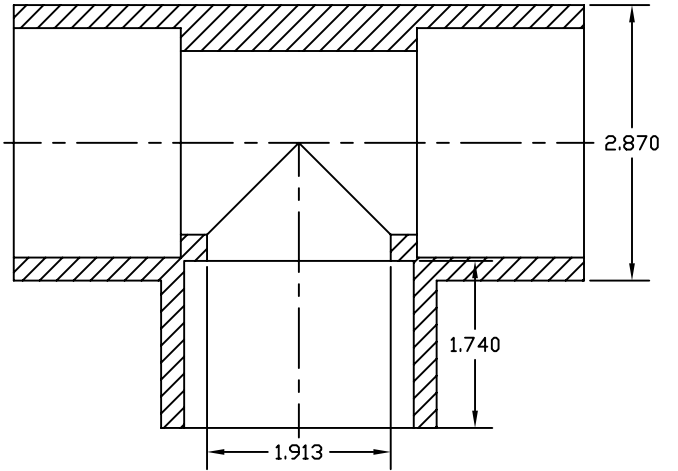

NAME BlazeMaster™ 2.000" TEE	
	PART # 048490	SCALE PDF NTS
CANADA TEL: (800) 478-8182 FAX: (505) 870-8280	UNIVERSAL #	MATERIAL CPVC
U.S. TEL: (800) 483-8572 FAX: (505) 403-1254	E-FILE marketing@ipexinc.com	DATE 02APR2007
www.ipexinc.com		
THE INFORMATION CONTAINED WITHIN THIS DRAWING IS PROPRIETARY AND THE PROPERTY OF IPEX INC. ANY UNAUTHORIZED USE, MANUFACTURE OR REPRODUCTION IN WHOLE OR IN PART IS STRICTLY PROHIBITED.