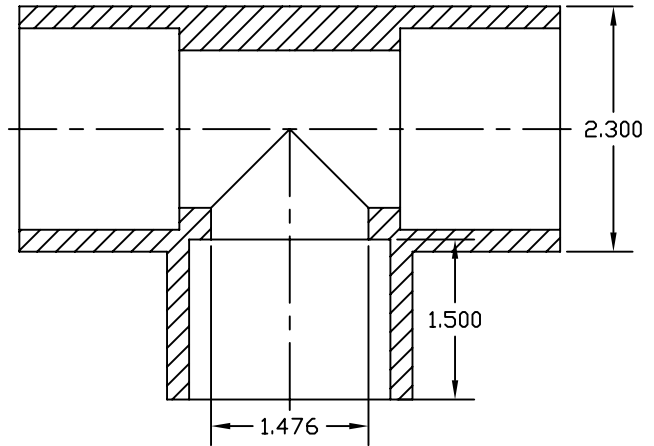

BlazeMaster™
1.500" TEE

U.S. TEL: (800) 463

marketing@ipexinc.com