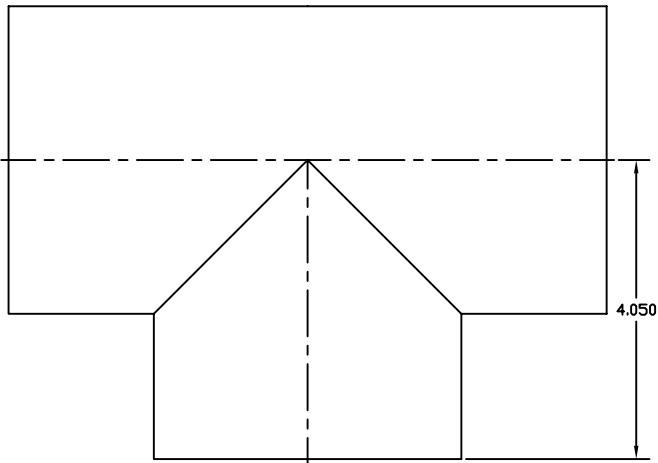

NAME	BlazeMaster™ 3.000" TEE
		PART #	048492
CANADA	TEL: (800) 758-8182	UNIT/SCALE	BOX/PDF NTS
	FAX: (800) 375-8182		MATERIAL CPVC
U.S.	TEL: (800) 468-8029	EPFILE	DATE 02APR2007
	FAX: (800) 426-1289	EMAIL	marketing@ipexinc.com
		WWW	www.ipexinc.com
THE INFORMATION CONTAINED HEREIN IS THE PROPERTY OF IPEX INC. AND IS TO BE USED ONLY FOR THE PURCHASE OF IPEX PRODUCTS. ANY UNAUTHORIZED USE, REPRODUCTION OR REPRODUCTION IS STRICTLY PROHIBITED.