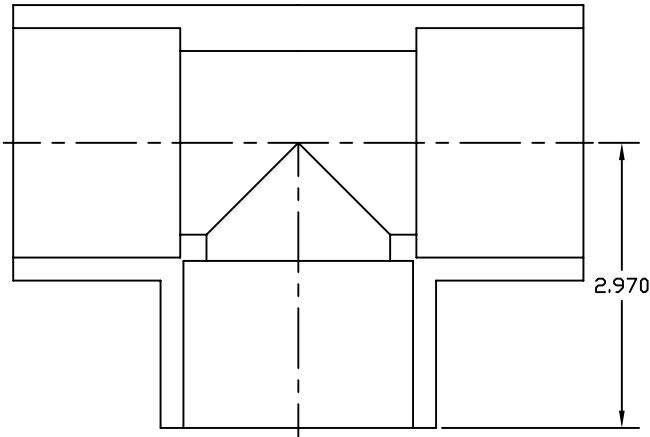

NAME BlazeMaster™ 2.000" TEE	
	PART # 048490	SCALE PDF NTS
CANADA TEL: (800) 478-8182 FAX: (505) 870-8280	UNIVERSAL #	MATERIAL CPVC
U.S. TEL: (800) 483-8572 FAX: (505) 403-1254	E-FILE marketing@ipexinc.com	DATE 02APR2007
www.ipexinc.com		
THE INFORMATION CONTAINED WITHIN THIS DRAWING IS PROPRIETARY AND THE PROPERTY OF IPEX INC. ANY UNAUTHORIZED USE, MANUFACTURE OR REPRODUCTION IN WHOLE OR IN PART IS STRICTLY PROHIBITED.