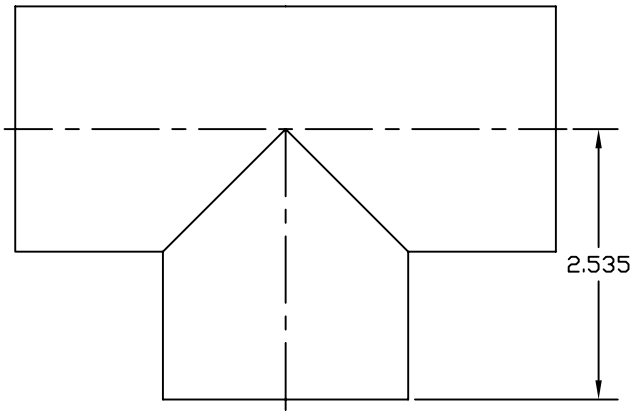

BlazeMaster™
1.500" TEE

U.S. TEL: (800) 463

marketing@ipexinc.com