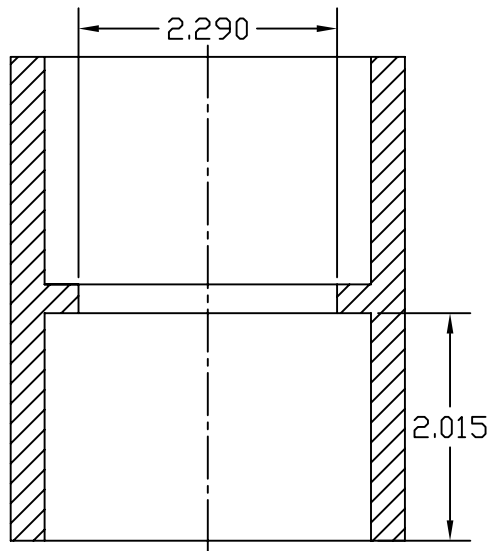

	NAME		BlazeMaster™		
			0.750" COUPLING		
	PART #		048407	SCALE	PDF NTS
	UNIVERSAL #			MATERIAL	CPVC
CANADA TEL: (800) 473-9462 FAX: (905) 570-5295		E-FILE		DATE	
U.S. TEL: (800) 463-9572 FAX: (905) 403-1294		marketing@ipexinc.com		02APR2007	
				www.ipexinc.com	
<small>THE INFORMATION CONTAINED WITHIN THIS DRAWING IS PROPRIETARY AND THE PROPERTY OF IPEX INC. ANY UNAUTHORIZED USE, MANUFACTURE OR REPRODUCTION IN WHOLE OR IN PART IS STRICTLY PROHIBITED.</small>					

 CANADA TEL: (800) 473-8482 FAX: (906) 570-5295 U.S. TEL: (800) 483-8572 FAX: (906) 403-1294	NAME BlazeMaster™ 2.000" COUPLING	
	PART # 048411	SCALE PDF NTS
	UNIVERSAL #	MATERIAL CPVC
	E-FILE marketing@ipexinc.com	DATE 02APR2007
www.ipexinc.com		
<small>THE INFORMATION CONTAINED WITHIN THIS DRAWING IS PROPRIETARY AND THE PROPERTY OF IPEX INC. ANY UNAUTHORIZED USE, MANUFACTURE OR REPRODUCTION IN WHOLE OR IN PART IS STRICTLY PROHIBITED.</small>		