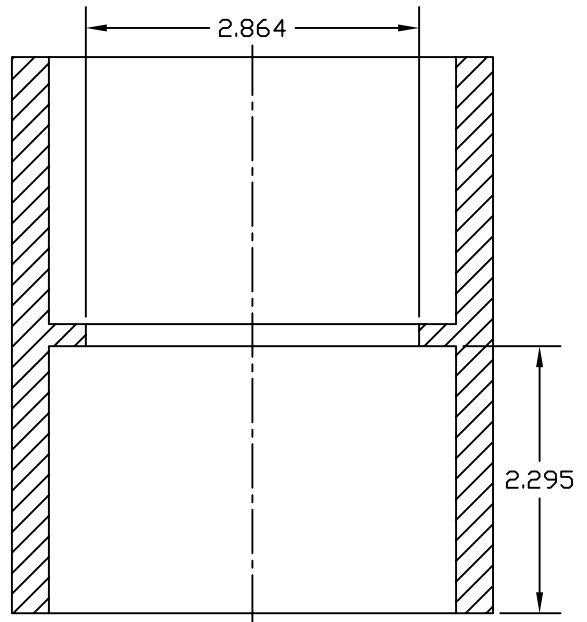

	NAME		BlazeMaster™		
			0.750" COUPLING		
	PART #		048407	SCALE	PDF NTS
	UNIVERSAL #			MATERIAL	CPVC
CANADA TEL: (800) 473-9462 FAX: (905) 570-5295		E-FILE		DATE	
U.S. TEL: (800) 463-9572 FAX: (905) 403-1294		marketing@ipexinc.com		02APR2007	
				www.ipexinc.com	
<small>THE INFORMATION CONTAINED WITHIN THIS DRAWING IS PROPRIETARY AND THE PROPERTY OF IPEX INC. ANY UNAUTHORIZED USE, MANUFACTURE OR REPRODUCTION IN WHOLE OR IN PART IS STRICTLY PROHIBITED.</small>					

 CANADA TEL: (800) 473-8482 FAX: (906) 570-5295 U.S. TEL: (800) 483-8572 FAX: (906) 403-1294	NAME BlazeMaster™ 2.000" COUPLING	
	PART # 048411	SCALE PDF NTS
	UNIVERSAL #	MATERIAL CPVC
	E-FILE marketing@ipexinc.com	DATE 02APR2007
www.ipexinc.com		
<small>THE INFORMATION CONTAINED WITHIN THIS DRAWING IS PROPRIETARY AND THE PROPERTY OF IPEX INC. ANY UNAUTHORIZED USE, MANUFACTURE OR REPRODUCTION IN WHOLE OR IN PART IS STRICTLY PROHIBITED.</small>		

 I P E X	NAME BlazeMaster™ 2.500" COUPLING	
	PART # 048412	SCALE PDF NTS
	UNIVERSAL #	MATERIAL CPVC
	E-FILE	DATE 02APR2007
CANADA TEL: (800) 475-9182 FAX: (800) 570-5295 U.S. TEL: (800) 485-9572 FAX: (800) 423-1294	marketing@ipexinc.com	www.ipexinc.com
<small>THE INFORMATION CONTAINED WITHIN THIS DRAWING IS PROPRIETARY AND THE PROPERTY OF IPEX INC. ANY UNAUTHORIZED USE, MANUFACTURE OR REPRODUCTION IN WHOLE OR IN PART IS STRICTLY PROHIBITED.</small>		