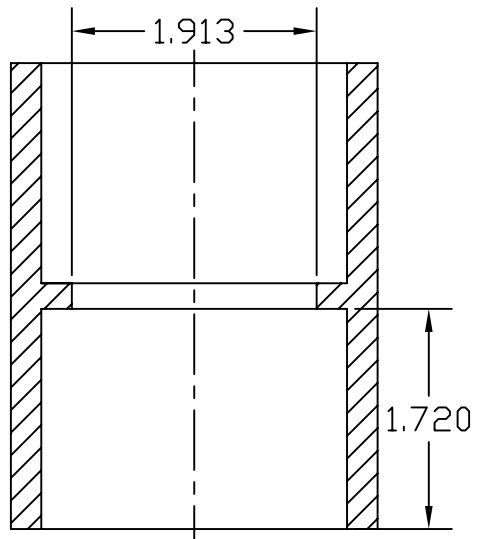

	NAME		BlazeMaster™		
			0.750" COUPLING		
	PART #		048407	SCALE	PDF NTS
	UNIVERSAL #			MATERIAL	CPVC
CANADA TEL: (800) 473-9462 FAX: (905) 570-5295		E-FILE		DATE	
U.S. TEL: (800) 463-9572 FAX: (905) 403-1294		marketing@ipexinc.com		02APR2007	
				www.ipexinc.com	
<small>THE INFORMATION CONTAINED WITHIN THIS DRAWING IS PROPRIETARY AND THE PROPERTY OF IPEX INC. ANY UNAUTHORIZED USE, MANUFACTURE OR REPRODUCTION IN WHOLE OR IN PART IS STRICTLY PROHIBITED.</small>					

 CANADA TEL: (800) 473-8482 FAX: (906) 570-5295 U.S. TEL: (800) 483-8572 FAX: (906) 403-1294	NAME BlazeMaster™ 2.000" COUPLING	
	PART # 048411	SCALE PDF NTS
	UNIVERSAL #	MATERIAL CPVC
	E-FILE marketing@ipexinc.com	DATE 02APR2007
www.ipexinc.com		
<small>THE INFORMATION CONTAINED WITHIN THIS DRAWING IS PROPRIETARY AND THE PROPERTY OF IPEX INC. ANY UNAUTHORIZED USE, MANUFACTURE OR REPRODUCTION IN WHOLE OR IN PART IS STRICTLY PROHIBITED.</small>		