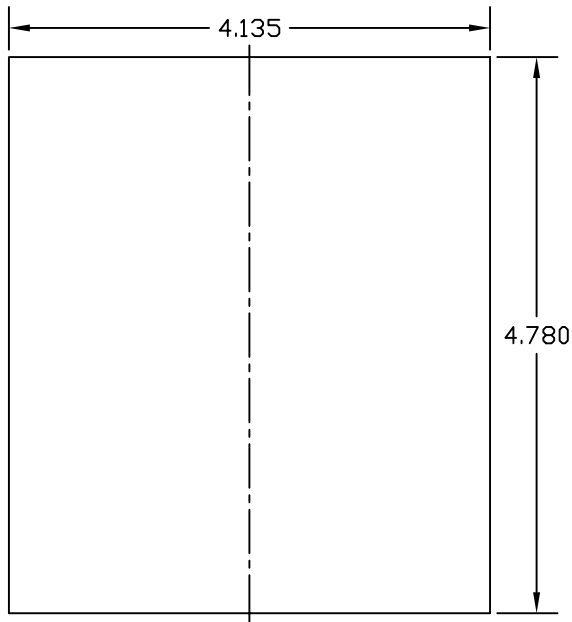

NAME BlazeMaster™ 3.000" COUPLING	
	PART # 048413	SCALE PDF NTS
	UNIVERSAL #	MATERIAL CPVC
	E-FILE	DATE 02APR2007
CANADA TEL: (800) 478-9482 FAX: (905) 570-5295 U.S. TEL: (800) 483-9572 FAX: (905) 403-1294	marketing@ipexinc.com	www.ipexinc.com
THE INFORMATION CONTAINED WITHIN THIS DRAWING IS PROPRIETARY AND THE PROPERTY OF IPEX INC. ANY UNAUTHORIZED USE, MANUFACTURE OR REPRODUCTION IN WHOLE OR IN PART IS STRICTLY PROHIBITED.