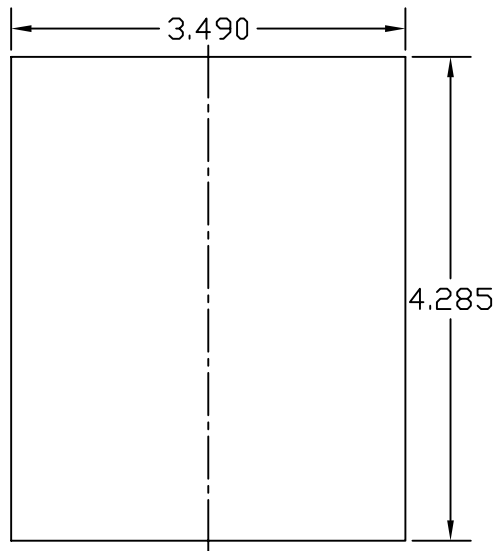

	NAME		BlazeMaster™		
			0.750" COUPLING		
	PART #		048407	SCALE	PDF NTS
	UNIVERSAL #			MATERIAL	CPVC
CANADA TEL: (800) 473-9462 FAX: (905) 570-5295		E-FILE		DATE	
U.S. TEL: (800) 463-9572 FAX: (905) 403-1294		marketing@ipexinc.com		02APR2007	
				www.ipexinc.com	
<small>THE INFORMATION CONTAINED WITHIN THIS DRAWING IS PROPRIETARY AND THE PROPERTY OF IPEX INC. ANY UNAUTHORIZED USE, MANUFACTURE OR REPRODUCTION IN WHOLE OR IN PART IS STRICTLY PROHIBITED.</small>					

 CANADA TEL: (800) 473-8482 FAX: (906) 570-5295 U.S. TEL: (800) 483-8572 FAX: (906) 403-1294	NAME BlazeMaster™ 2.000" COUPLING	
	PART # 048411	SCALE PDF NTS
	UNIVERSAL #	MATERIAL CPVC
	E-FILE marketing@ipexinc.com	DATE 02APR2007
www.ipexinc.com		
<small>THE INFORMATION CONTAINED WITHIN THIS DRAWING IS PROPRIETARY AND THE PROPERTY OF IPEX INC. ANY UNAUTHORIZED USE, MANUFACTURE OR REPRODUCTION IN WHOLE OR IN PART IS STRICTLY PROHIBITED.</small>		