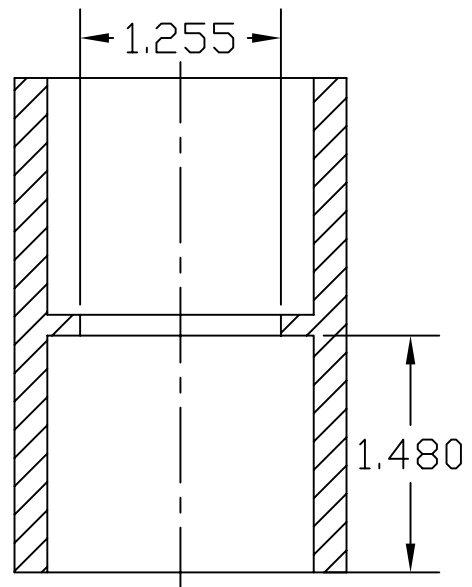

	NAME		BlazeMaster™		
			0.750" COUPLING		
	PART #		048407	SCALE	PDF NTS
	UNIVERSAL #			MATERIAL	CPVC
CANADA TEL: (800) 473-9462 FAX: (905) 570-5295		E-FILE		DATE	
U.S. TEL: (800) 463-9572 FAX: (905) 403-1294		marketing@ipexinc.com		02APR2007	
				www.ipexinc.com	
<small>THE INFORMATION CONTAINED WITHIN THIS DRAWING IS PROPRIETARY AND THE PROPERTY OF IPEX INC. ANY UNAUTHORIZED USE, MANUFACTURE OR REPRODUCTION IN WHOLE OR IN PART IS STRICTLY PROHIBITED.</small>					

 CANADA TEL: (800) 473-8482 FAX: (906) 570-5295 U.S. TEL: (800) 483-8572 FAX: (906) 403-1294	NAME BlazeMaster™ 2.000" COUPLING	
	PART # 048411	SCALE PDF NTS
	UNIVERSAL #	MATERIAL CPVC
	E-FILE marketing@ipexinc.com	DATE 02APR2007
www.ipexinc.com		
<small>THE INFORMATION CONTAINED WITHIN THIS DRAWING IS PROPRIETARY AND THE PROPERTY OF IPEX INC. ANY UNAUTHORIZED USE, MANUFACTURE OR REPRODUCTION IN WHOLE OR IN PART IS STRICTLY PROHIBITED.</small>		