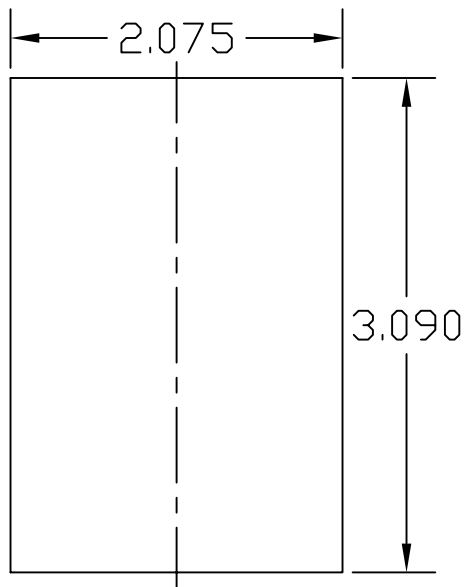

	NAME		BlazeMaster™		
			0.750" COUPLING		
	PART #		048407	SCALE	PDF NTS
	UNIVERSAL #			MATERIAL	CPVC
CANADA TEL: (800) 473-9462 FAX: (905) 570-5295		E-FILE		DATE	
U.S. TEL: (800) 463-9572 FAX: (905) 403-1294		marketing@ipexinc.com		02APR2007	
				www.ipexinc.com	
<small>THE INFORMATION CONTAINED WITHIN THIS DRAWING IS PROPRIETARY AND THE PROPERTY OF IPEX INC. ANY UNAUTHORIZED USE, MANUFACTURE OR REPRODUCTION IN WHOLE OR IN PART IS STRICTLY PROHIBITED.</small>					

 CANADA TEL: (800) 473-8482 FAX: (906) 570-5295 U.S. TEL: (800) 483-8572 FAX: (906) 403-1294	NAME BlazeMaster™ 2.000" COUPLING	
	PART # 048411	SCALE PDF NTS
	UNIVERSAL #	MATERIAL CPVC
	E-FILE marketing@ipexinc.com	DATE 02APR2007
www.ipexinc.com		
<small>THE INFORMATION CONTAINED WITHIN THIS DRAWING IS PROPRIETARY AND THE PROPERTY OF IPEX INC. ANY UNAUTHORIZED USE, MANUFACTURE OR REPRODUCTION IN WHOLE OR IN PART IS STRICTLY PROHIBITED.</small>		

 I P E X	NAME BlazeMaster™ 2.500" COUPLING	
	PART # 048412	SCALE PDF NTS
	UNIVERSAL #	MATERIAL CPVC
	E-FILE	DATE 02APR2007
CANADA TEL: (800) 475-9182 FAX: (800) 570-5295 U.S. TEL: (800) 485-9572 FAX: (800) 423-1294	marketing@ipexinc.com	www.ipexinc.com
<small>THE INFORMATION CONTAINED WITHIN THIS DRAWING IS PROPRIETARY AND THE PROPERTY OF IPEX INC. ANY UNAUTHORIZED USE, MANUFACTURE OR REPRODUCTION IN WHOLE OR IN PART IS STRICTLY PROHIBITED.</small>		