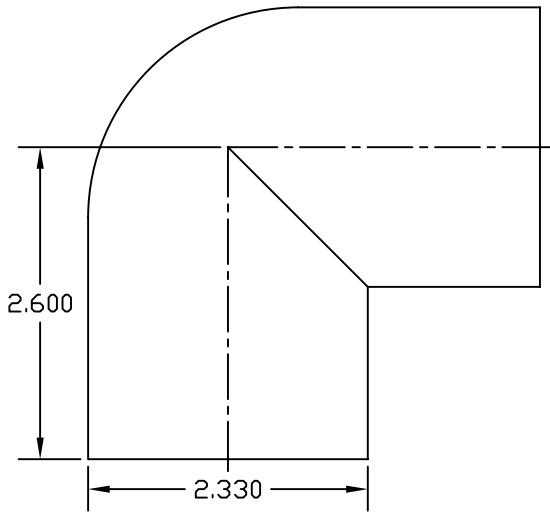

		NAME <b>BlazeMaster™ 0.750" ELBOW</b>	
		PART # 048431	SCALE PDF NTS
CANADA TEL: (800) 473-9462 FAX: (905) 570-5295		UNIVERSAL #	MATERIAL CPVC
U.S. TEL: (800) 463-9572 FAX: (905) 403-1294		E-FILE marketing@ipexinc.com	DATE 02APR2007
		www.ipexinc.com	
<small>THE INFORMATION CONTAINED WITHIN THIS DRAWING IS PROPRIETARY AND THE PROPERTY OF IPEX INC. ANY UNAUTHORIZED USE, MANUFACTURE OR REPRODUCTION IN WHOLE OR IN PART IS STRICTLY PROHIBITED.</small>			