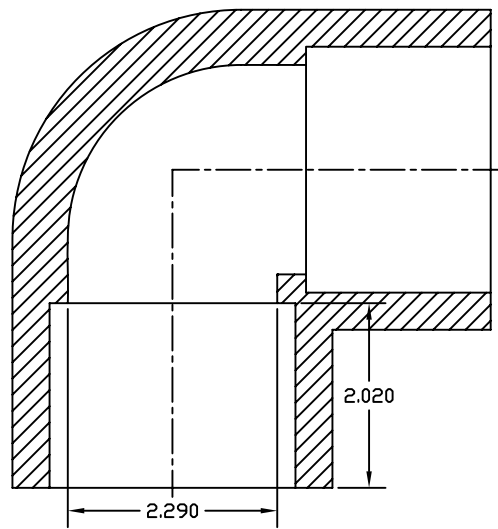

IPEX	NAME	BlazeMaster™ 2.500" ELBOW	
	PART #	048436	SCALE PDF NTS
UNIVERSAL #		MATERIAL	CPVC
DATE	02APR2007	E-FILE	marketing@ipexinc.com
U.S. TEL: (800) 483-8972 FAX: (800) 423-1284		WWW	www.ipexinc.com
THE INFORMATION CONTAINED WITHIN THIS DRAWING IS PROPRIETARY AND THE PROPERTY OF IPEX INC. ANY UNAUTHORIZED USE, MANUFACTURE OR REPRODUCTION IN WHOLE OR IN PART IS STRICTLY PROHIBITED.