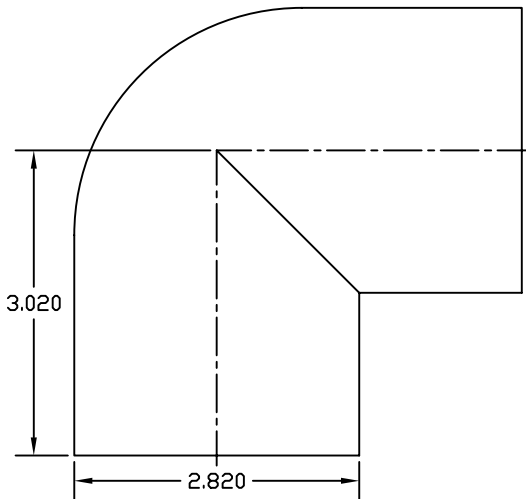

NAME BlazeMaster™	
	PART # 2.000" ELBOW	
CANADA TEL: (800) 473-8183 FAX: (905) 970-9289	UNIVERSAL # 048435	SCALE PDF NTS
	E-FILE marketing@ipexinc.com	MATERIAL CPVC
U.S. TEL: (800) 485-9972 FAX: (905) 403-1294	DATE 02APR2007	www.ipexinc.com
THE INFORMATION CONTAINED WITHIN THIS DRAWING IS PROPRIETARY AND THE PROPERTY OF IPEX INC. ANY UNAUTHORIZED USE, MANUFACTURE OR REPRODUCTION IN WHOLE OR IN PART IS STRICTLY PROHIBITED.