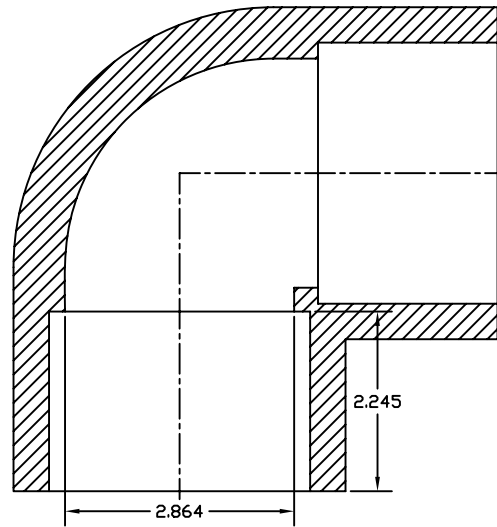

NAME	BlazeMaster™ 3.000" ELBOW	
	PART #	048437	
	UNIVERSAL #		
	SCALE	PDF NTS	
CANADA	TEL: (800) 275-8188 FAX: (800) 875-8286	MATERIAL	CPVC
U.S.	TEL: (800) 275-8187 FAX: (800) 433-1381	DATE	02APR2007
		MARKETING	marketing@ipexinc.com
		WWW	www.ipexinc.com
THIS INFORMATION CONTAINED WITHIN THIS DRAWING IS PROPRIETARY AND THE PROPERTY OF IPEX INC. ANY UNAUTHORIZED USE, MANUFACTURE OR REPRODUCTION OF THIS DRAWING OR ANY PART IS STRICTLY PROHIBITED.