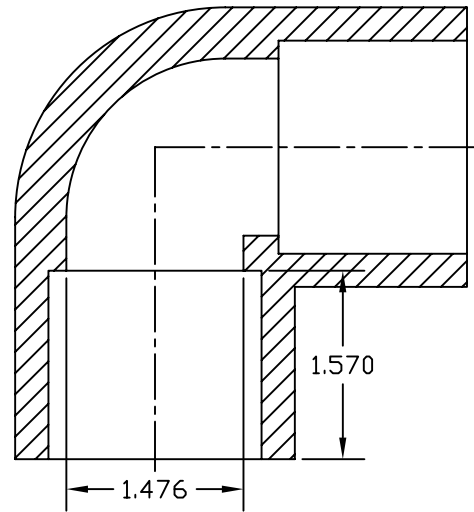

		NAME <b>BlazeMaster™ 0.750" ELBOW</b>	
		PART # 048431	SCALE PDF NTS
CANADA TEL: (800) 473-9462 FAX: (905) 570-5295		UNIVERSAL #	MATERIAL CPVC
U.S. TEL: (800) 463-9572 FAX: (905) 403-1294		E-FILE marketing@ipexinc.com	DATE 02APR2007
		www.ipexinc.com	
<small>THE INFORMATION CONTAINED WITHIN THIS DRAWING IS PROPRIETARY AND THE PROPERTY OF IPEX INC. ANY UNAUTHORIZED USE, MANUFACTURE OR REPRODUCTION IN WHOLE OR IN PART IS STRICTLY PROHIBITED.</small>			