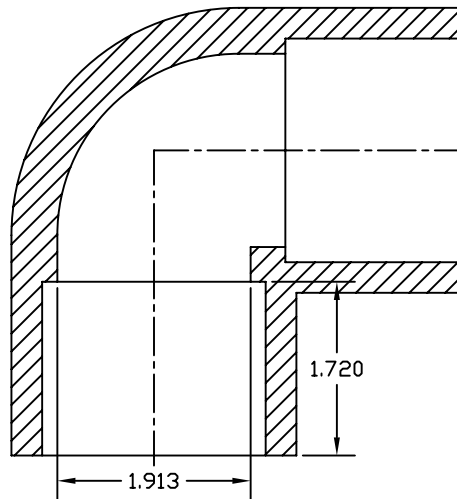

NAME BlazeMaster™	
	PART # 2.000" ELBOW	
CANADA TEL: (800) 473-8183 FAX: (905) 970-9289	UNIVERSAL # 048435	SCALE PDF NTS
	E-FILE marketing@ipexinc.com	MATERIAL CPVC
U.S. TEL: (800) 485-9972 FAX: (905) 403-1294	DATE 02APR2007	www.ipexinc.com
THE INFORMATION CONTAINED WITHIN THIS DRAWING IS PROPRIETARY AND THE PROPERTY OF IPEX INC. ANY UNAUTHORIZED USE, MANUFACTURE OR REPRODUCTION IN WHOLE OR IN PART IS STRICTLY PROHIBITED.