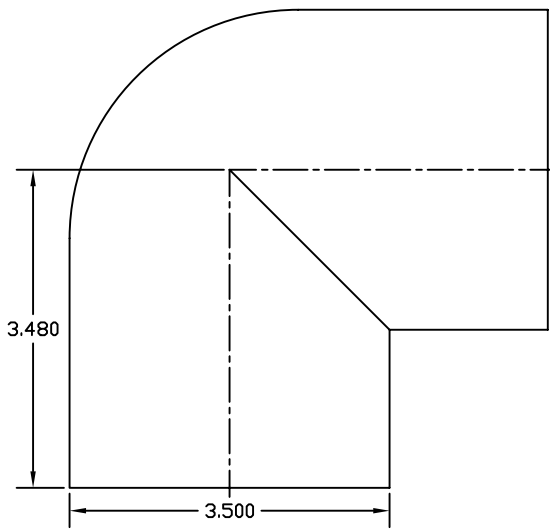

IPEX	NAME	BlazeMaster™ 2.500" ELBOW	
	PART #	048436	SCALE PDF NTS
UNIVERSAL #		MATERIAL	CPVC
DATE	02APR2007	E-FILE	marketing@ipexinc.com
U.S. TEL: (800) 483-8972 FAX: (800) 423-1284		WWW	www.ipexinc.com
THE INFORMATION CONTAINED WITHIN THIS DRAWING IS PROPRIETARY AND THE PROPERTY OF IPEX INC. ANY UNAUTHORIZED USE, MANUFACTURE OR REPRODUCTION IN WHOLE OR IN PART IS STRICTLY PROHIBITED.