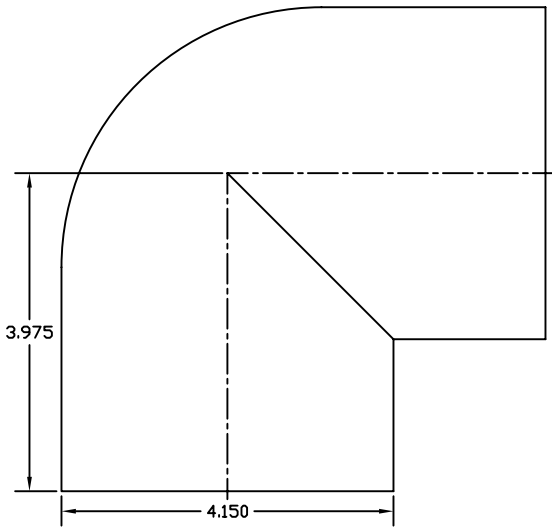

NAME	BlazeMaster™ 3.000" ELBOW	
	PART #	048437	
	UNIVERSAL #		
	SCALE	PDF NTS	
CANADA	TEL: (800) 275-8188 FAX: (800) 875-8286	MATERIAL	CPVC
U.S.	TEL: (800) 275-8187 FAX: (800) 433-1381	DATE	02APR2007
		MARKETING	marketing@ipexinc.com
		WWW	www.ipexinc.com
THIS INFORMATION CONTAINED WITHIN THIS DRAWING IS PROPRIETARY AND THE PROPERTY OF IPEX INC. ANY UNAUTHORIZED USE, MANUFACTURE OR REPRODUCTION OF THIS DRAWING OR ANY PART IS STRICTLY PROHIBITED.